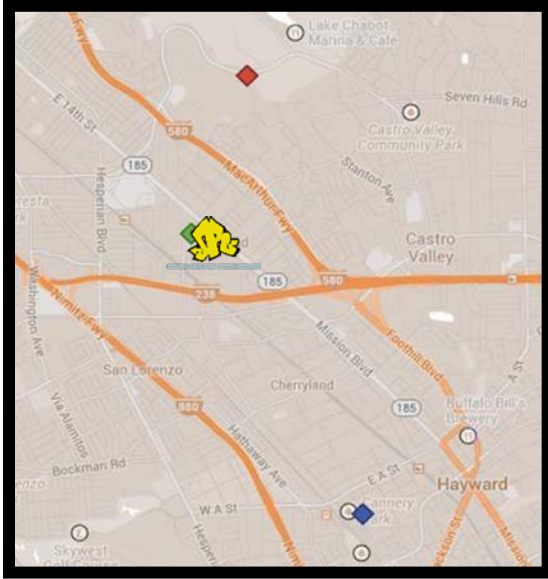

where to find us

REACH Ashland Youth Center

16335 East 14th Street
San Leandro, CA 94578
510-481-4500
www.reachashland.org

about REACH

We envision a vibrant community in which all youth thrive. When youth thrive, so does our future.

All programs and services are provided for Alameda County **youth ages 11 to 24** and are **free of charge**

REACH is closed on all County holidays.

New to REACH?

Youth must turn in a completed membership application and participate in an orientation to receive a membership to REACH. Please call for days and times for orientations at 510-481-4551.